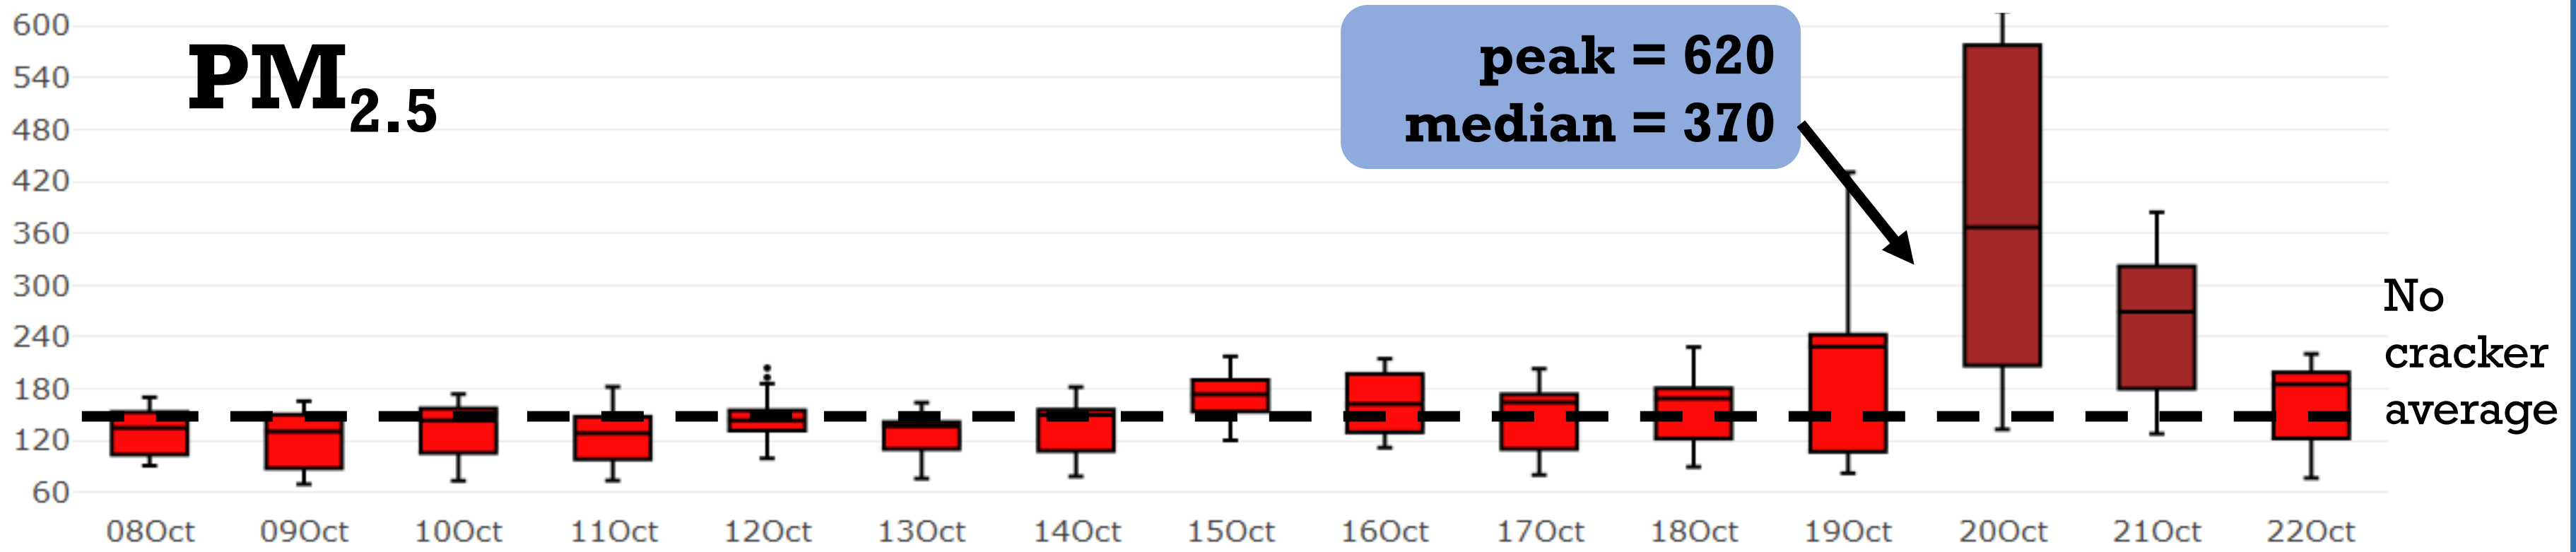

Diwali 2017 – Summary of Air Quality in Delhi

all concentrations in $\mu\text{g}/\text{m}^3$

data source @OpenAQ.org

NCR domain
6400 km²
< 0.2% national

pop
26 million
< 2% national

cracker sales
5,000,000 kg
> 30% national