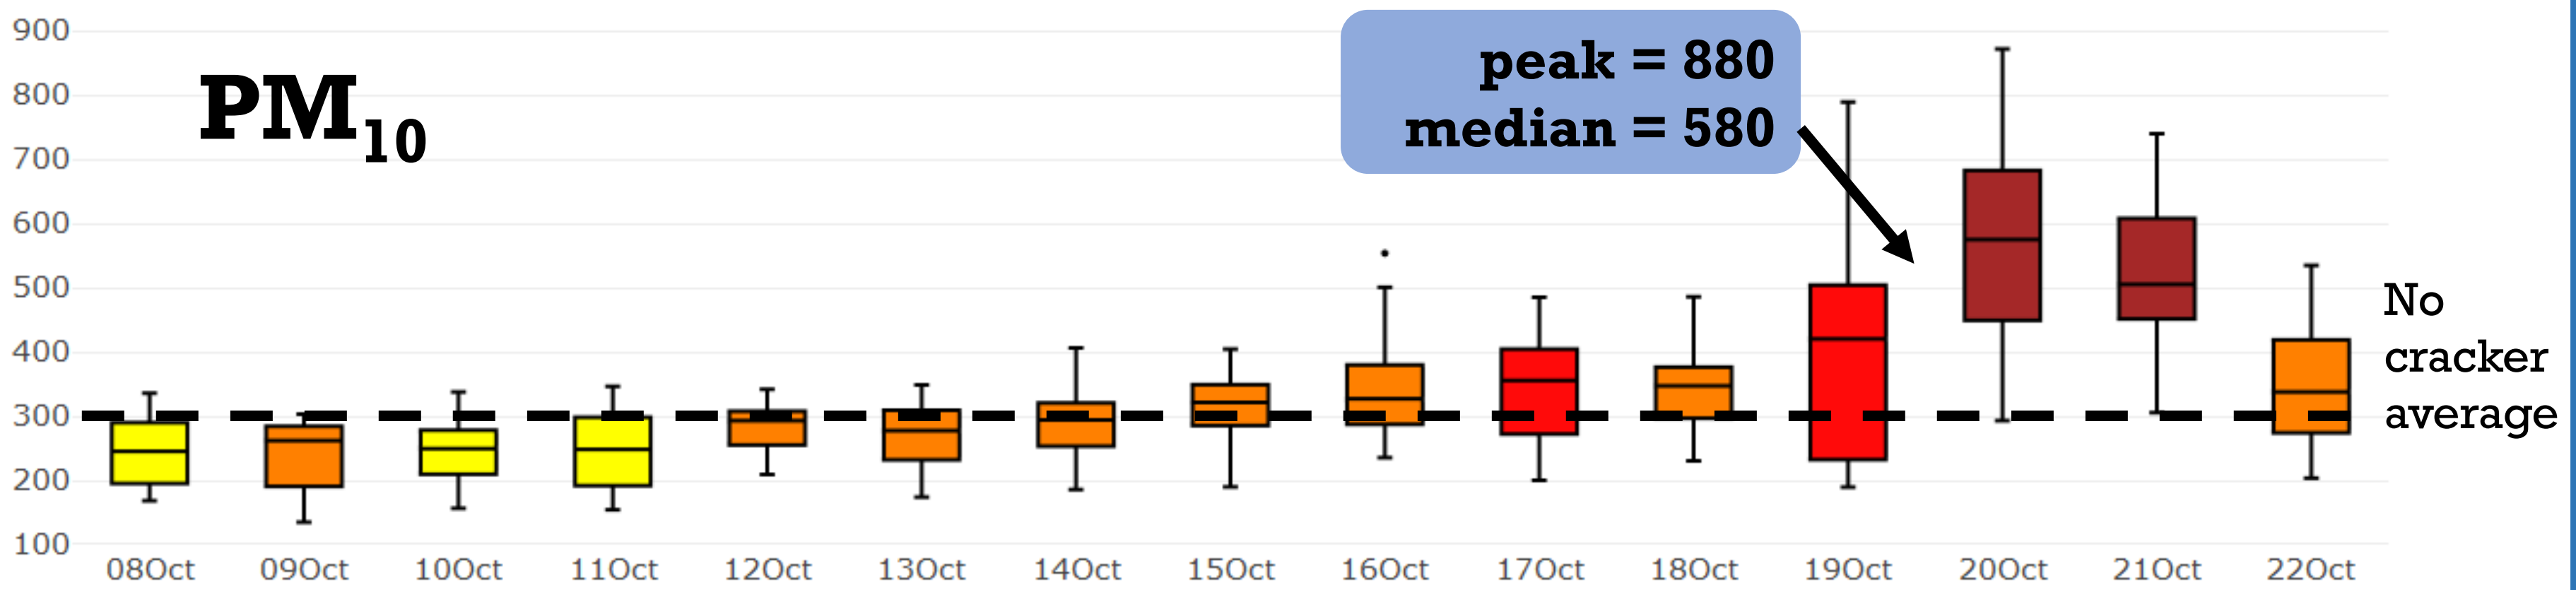

Diwali 2017 – Summary of Air Quality in Delhi

all concentrations in $\mu\text{g}/\text{m}^3$

data source @OpenAQ.org

NCR domain
6400 km²
< 0.2% national

pop
26 million
< 2% national

cracker sales
5,000,000 kg
> 30% national