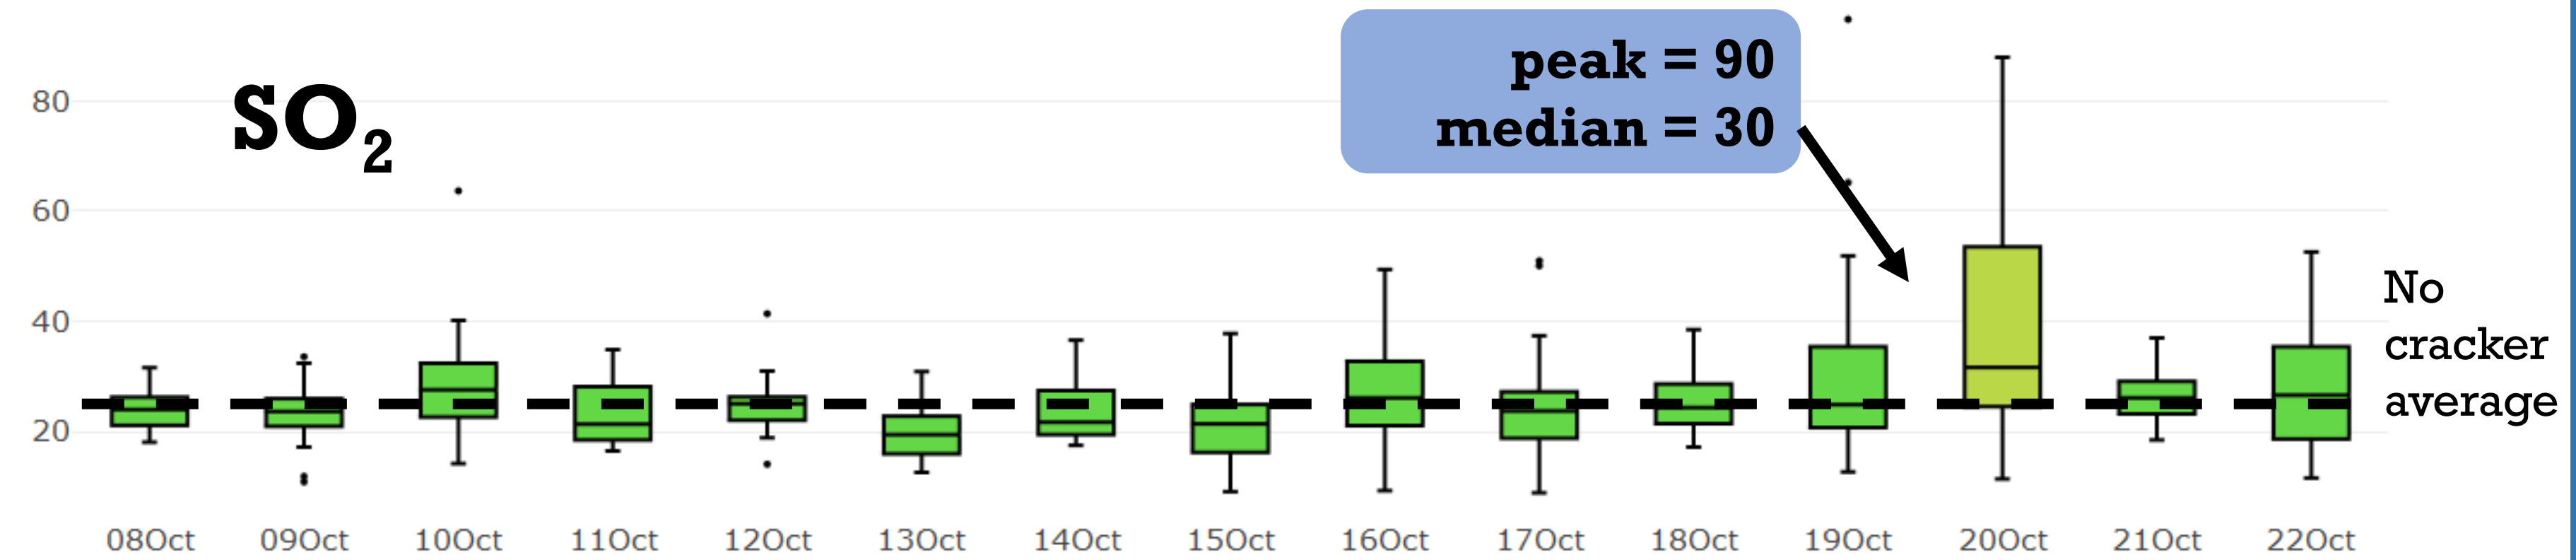

Diwali 2017 – Summary of Air Quality in Delhi

all concentrations in $\mu\text{g}/\text{m}^3$

data source @OpenAQ.org

NCR domain
6400 km²
< 0.2% national

pop
26 million
< 2% national

cracker sales
5,000,000 kg
> 30% national