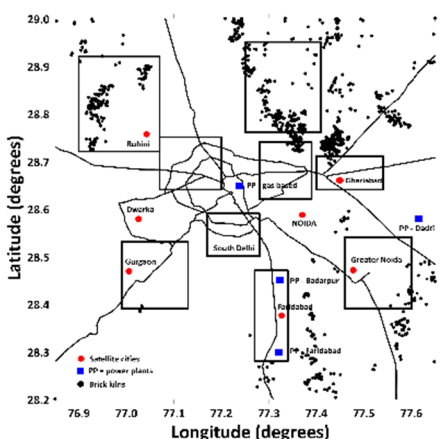

Diwali 2017 – Summary of Air Quality in Delhi

all concentrations in $\mu\text{g}/\text{m}^3$

data source @OpenAQ.org

NCR domain
6400 km²
< 0.2% national

pop
26 million
< 2% national

cracker sales
5,000,000 kg
> 30% national