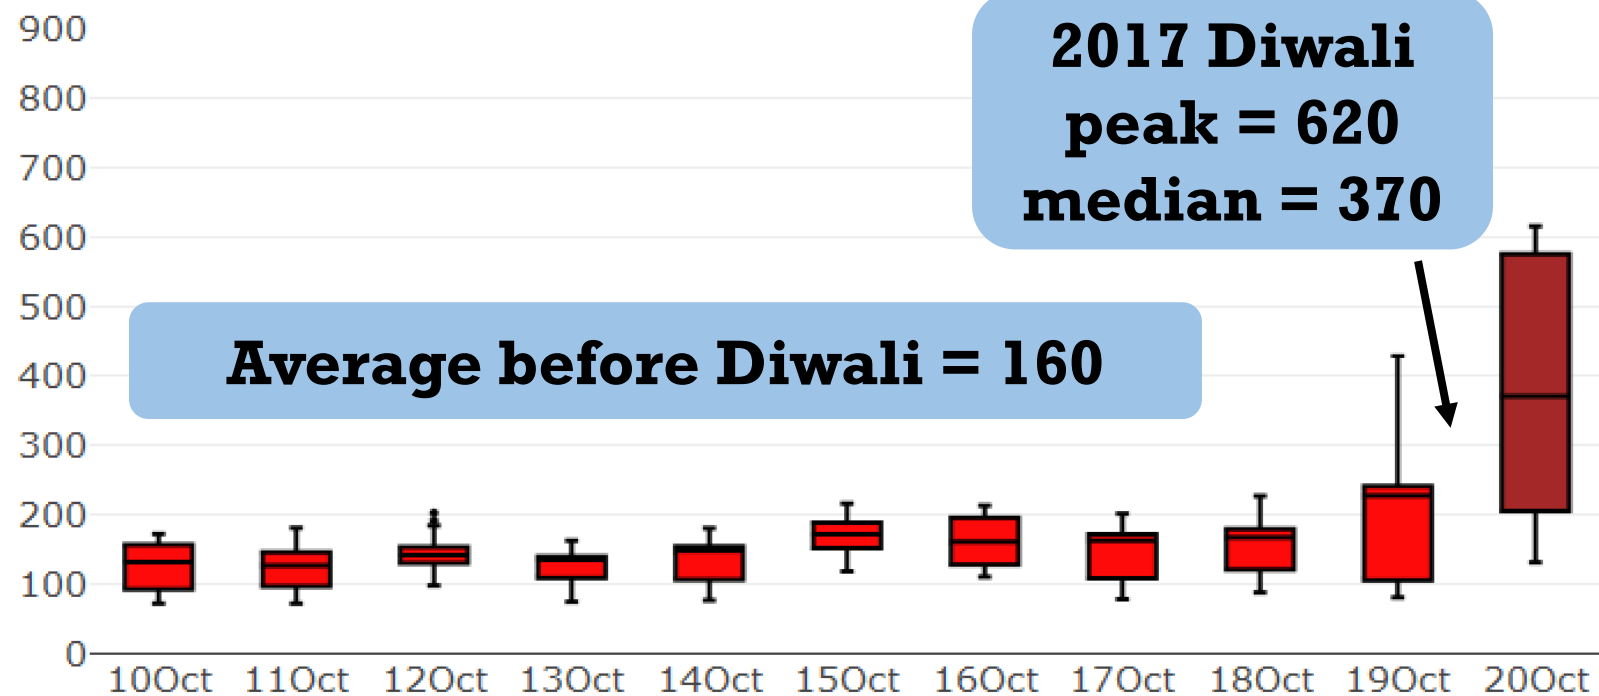

Air Quality in Delhi - Comparing Oct2016 & Oct2017

Summary of Delhi PM_{2.5} measurements (µg/m³)
(from all public monitoring stations)

2016 Diwali peak = 720
median = 380

crop burning peaked a week before 2016 Diwali

2017 crop burning season is yet to peak

data source @OpenAQ.org