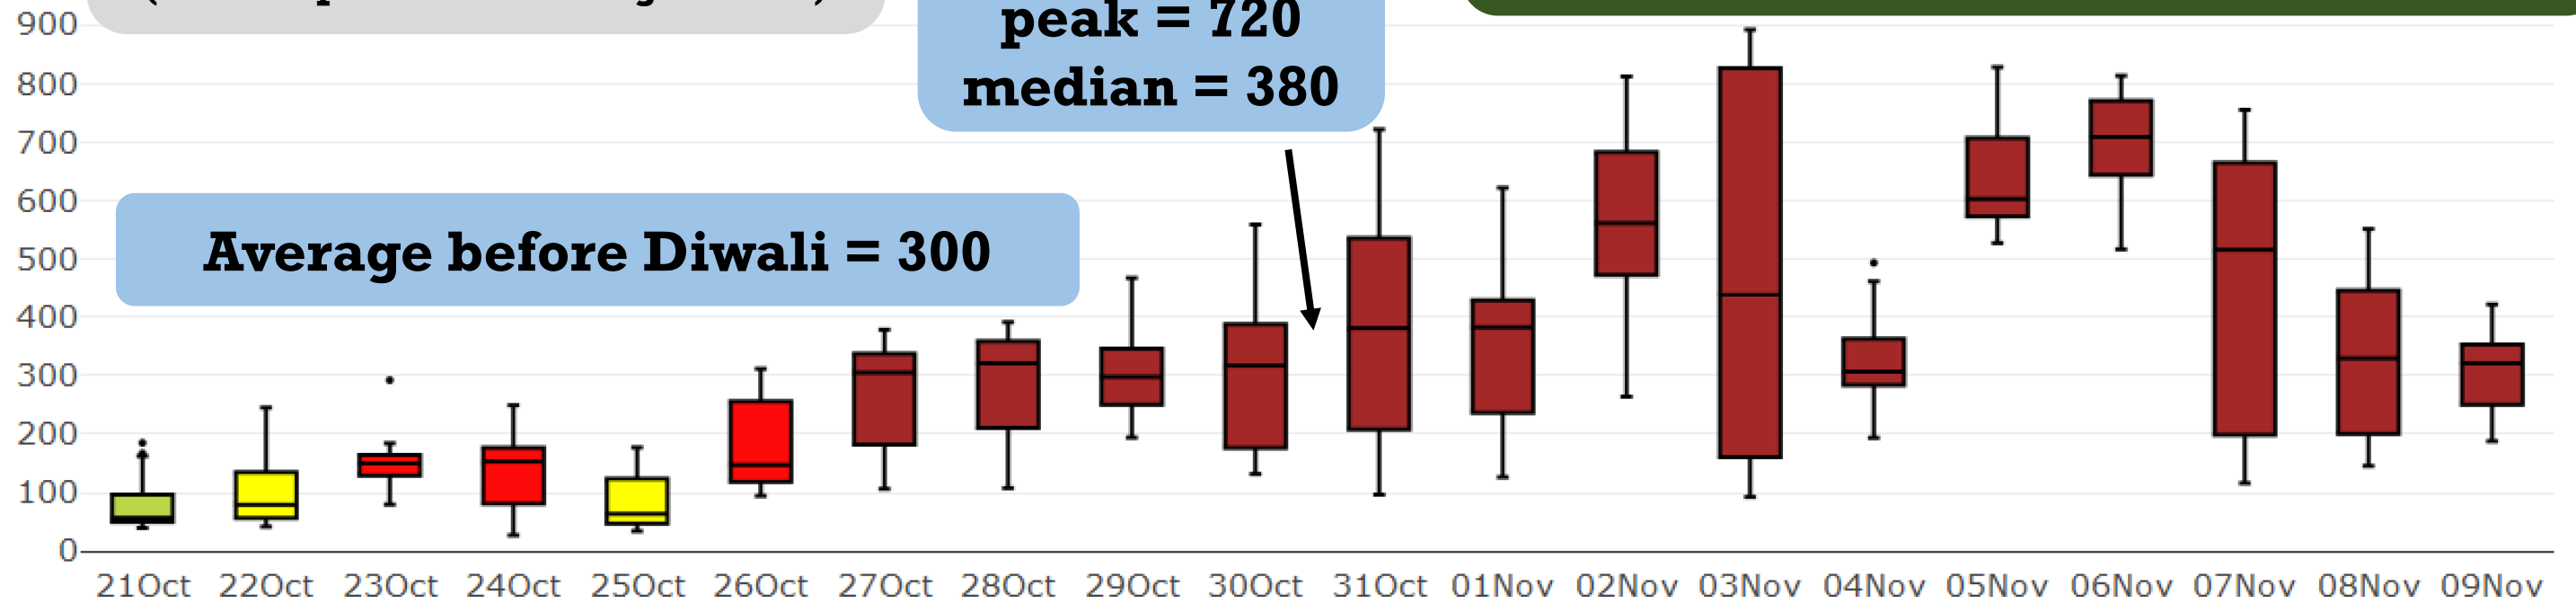

Air Quality in Delhi - Comparing Oct2016 & Oct2017

Summary of Delhi PM_{2.5} measurements (µg/m³)
(from all public monitoring stations)

2016 Diwali peak = 720
median = 380

crop burning peaked a week before 2016 Diwali

2017 crop burning season is yet to peak

data source @OpenAQ.org